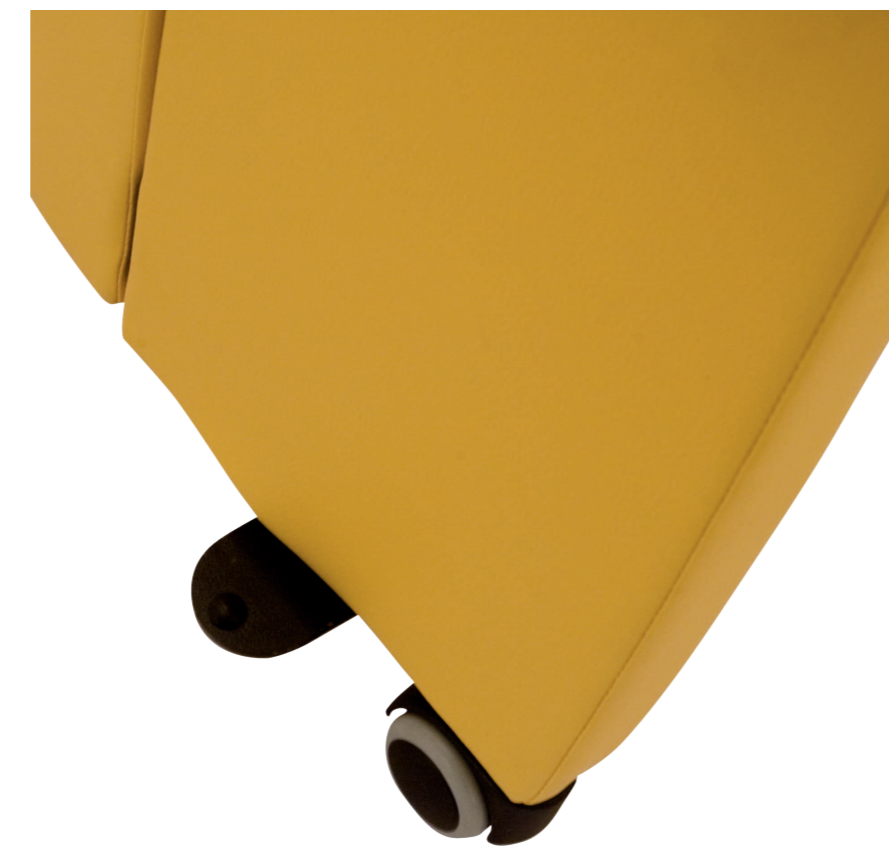

Paprika

conference & waiting room